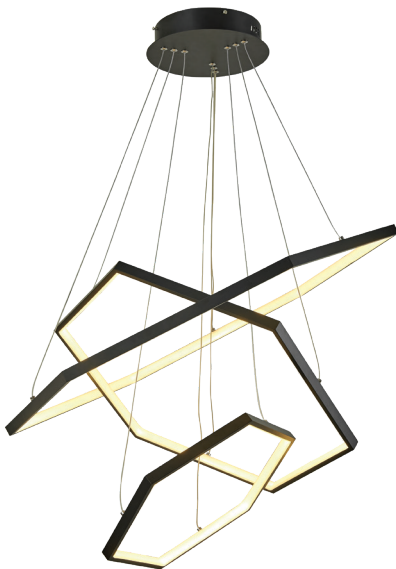

SENARY

SENARY

T1035-BK

T1035-CH

T1038-BK

T1038-CH

Item	Finish	Lamping	Dimensions	cri	Lumens
T1035	CH, BK	60W LED 3000K (integrated)	24"W × ¾"H × 78"OH	80+	5400
T1038	CH, BK	100W LED 3000K (integrated)	32"W × ¾"H × 78"OH	80+	9000
Finish options: CH (Chrome), BK (Black) Dimmable with Triac dimmers					

WILLOW

WILLOW

T1050-BK

T1050-CH

Item	Finish	Lamping	Dimensions	cri	Lumens
T1050	BK, CH	80W LED 3000K (integrated)	24"W × 1¾"H × 78"OH	80+	7200
Finish options: BK (Black), CH (Chrome) Dimmable with Triac dimmers					