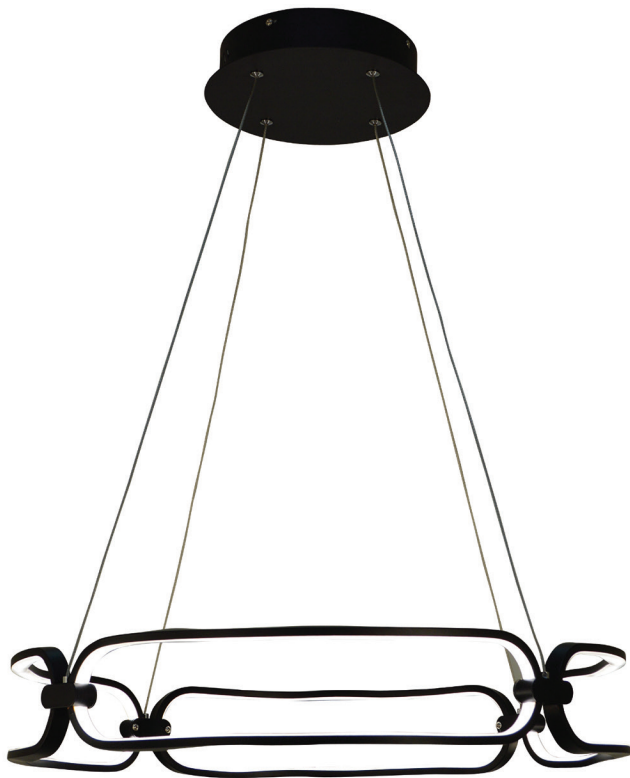

# HARPER

T1070-BG

T1070-BK

Item	Finish	Lamping	Dimensions	cri	Lumens
T1070	BG, BK	50W LED 3000K (integrated)	27"W × 16"D × 5½"H	80+	4500
Finish options: BG (Brushed Gold), BK (Black) Dimmable with Triac dimmers					

# HAZEL

# HAZEL

T1076-BG

T1076-BK

Item	Finish	Lamping	Dimensions	cri	Lumens
T1076	BG, BK	50W LED 3000K (integrated)	24"W × 4"H × 78"OH	80+	4500
Finish options: BG (Brushed Gold), BK (Black) Dimmable with Triac dimmers					

# LUKA

T1072-BK

T1072-BG

Item	Finish	Lamping	Dimensions	cri	Lumens
T1072	BG, BK	30W LED 3000K (integrated)	24"W x 4"H x 78"OH	80+	2700
Finish options: BG (Brushed Gold), BK (Black) Dimmable with Triac dimmers					